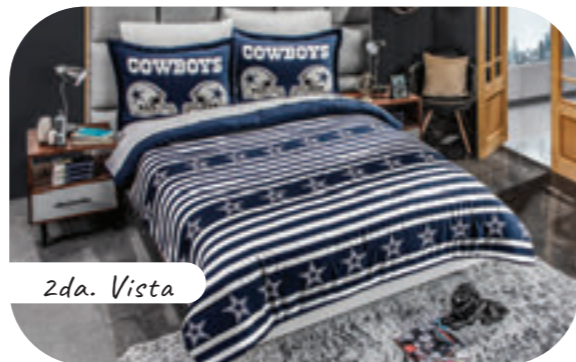

2da. Vista

DALLAS

EDREDÓN LIGERO INFANTIL

JUEGO	IND	MAT
CLAVE:	8822	8824
EDREDÓN	1	1
FUNDAS	1	2
PRECIO:	$1,199	$1,399